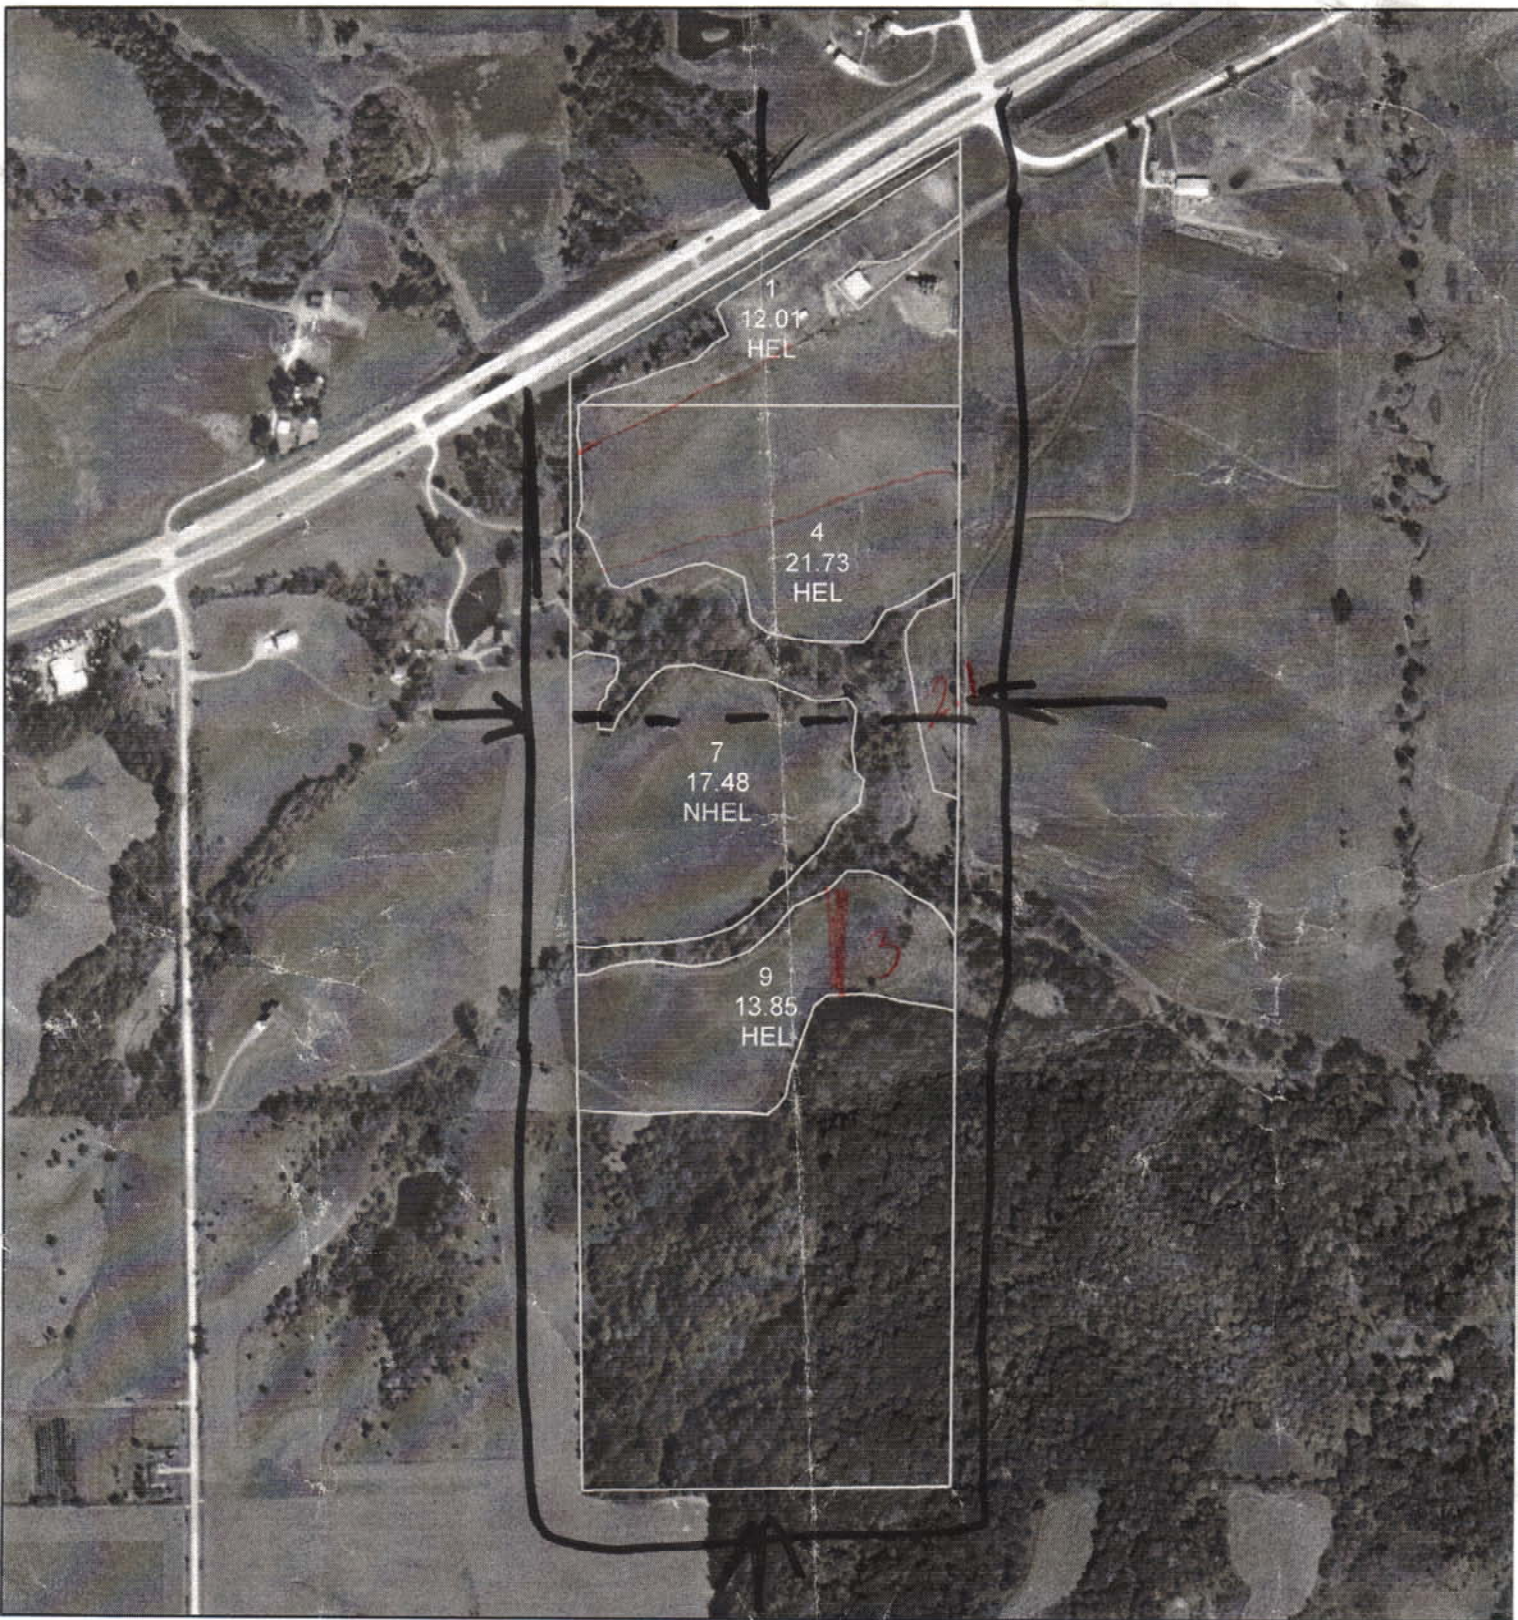

Farm # 4025
Tract # 3776

Sweetland East -
Sec 2

1 inch equals 660 feet

Legend

Muscatine County FSA
Map Printed: April 12, 2007

CLU Acres
65.1

- Wetland Determination
- Field Boundary