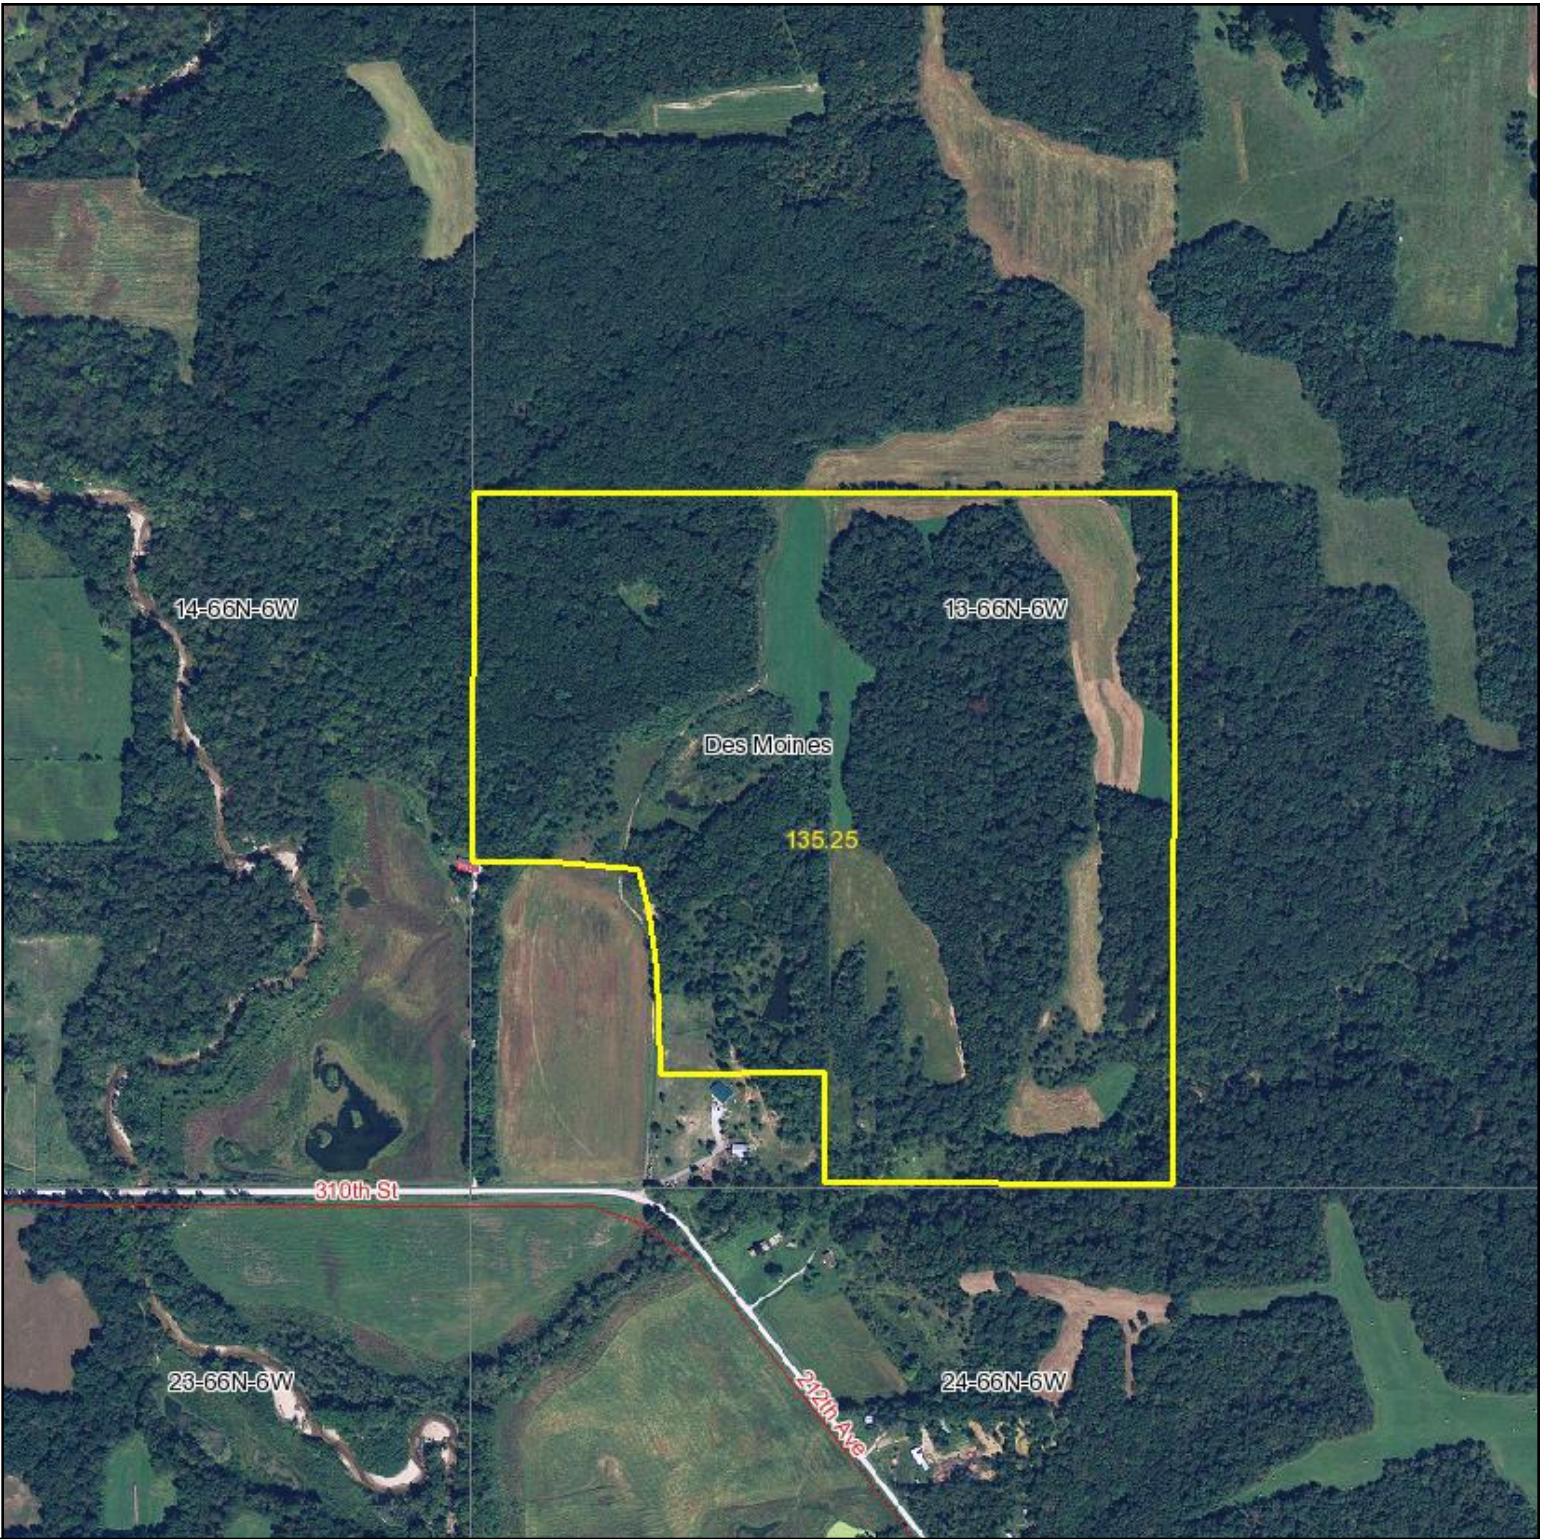

Aerial Map

Iowa Wildlife Habitat Services, LLC.
Iowa Land Sales and Management
Call 641-919-9026 Today!

Maps provided by:

©AgriData, Inc. 2011

www.AgriDataInc.com

13-66N-6W
Lee County
Iowa

map center: 40° 30' 50.27, 91° 30' 19.55

scale: 10170

5/16/2011