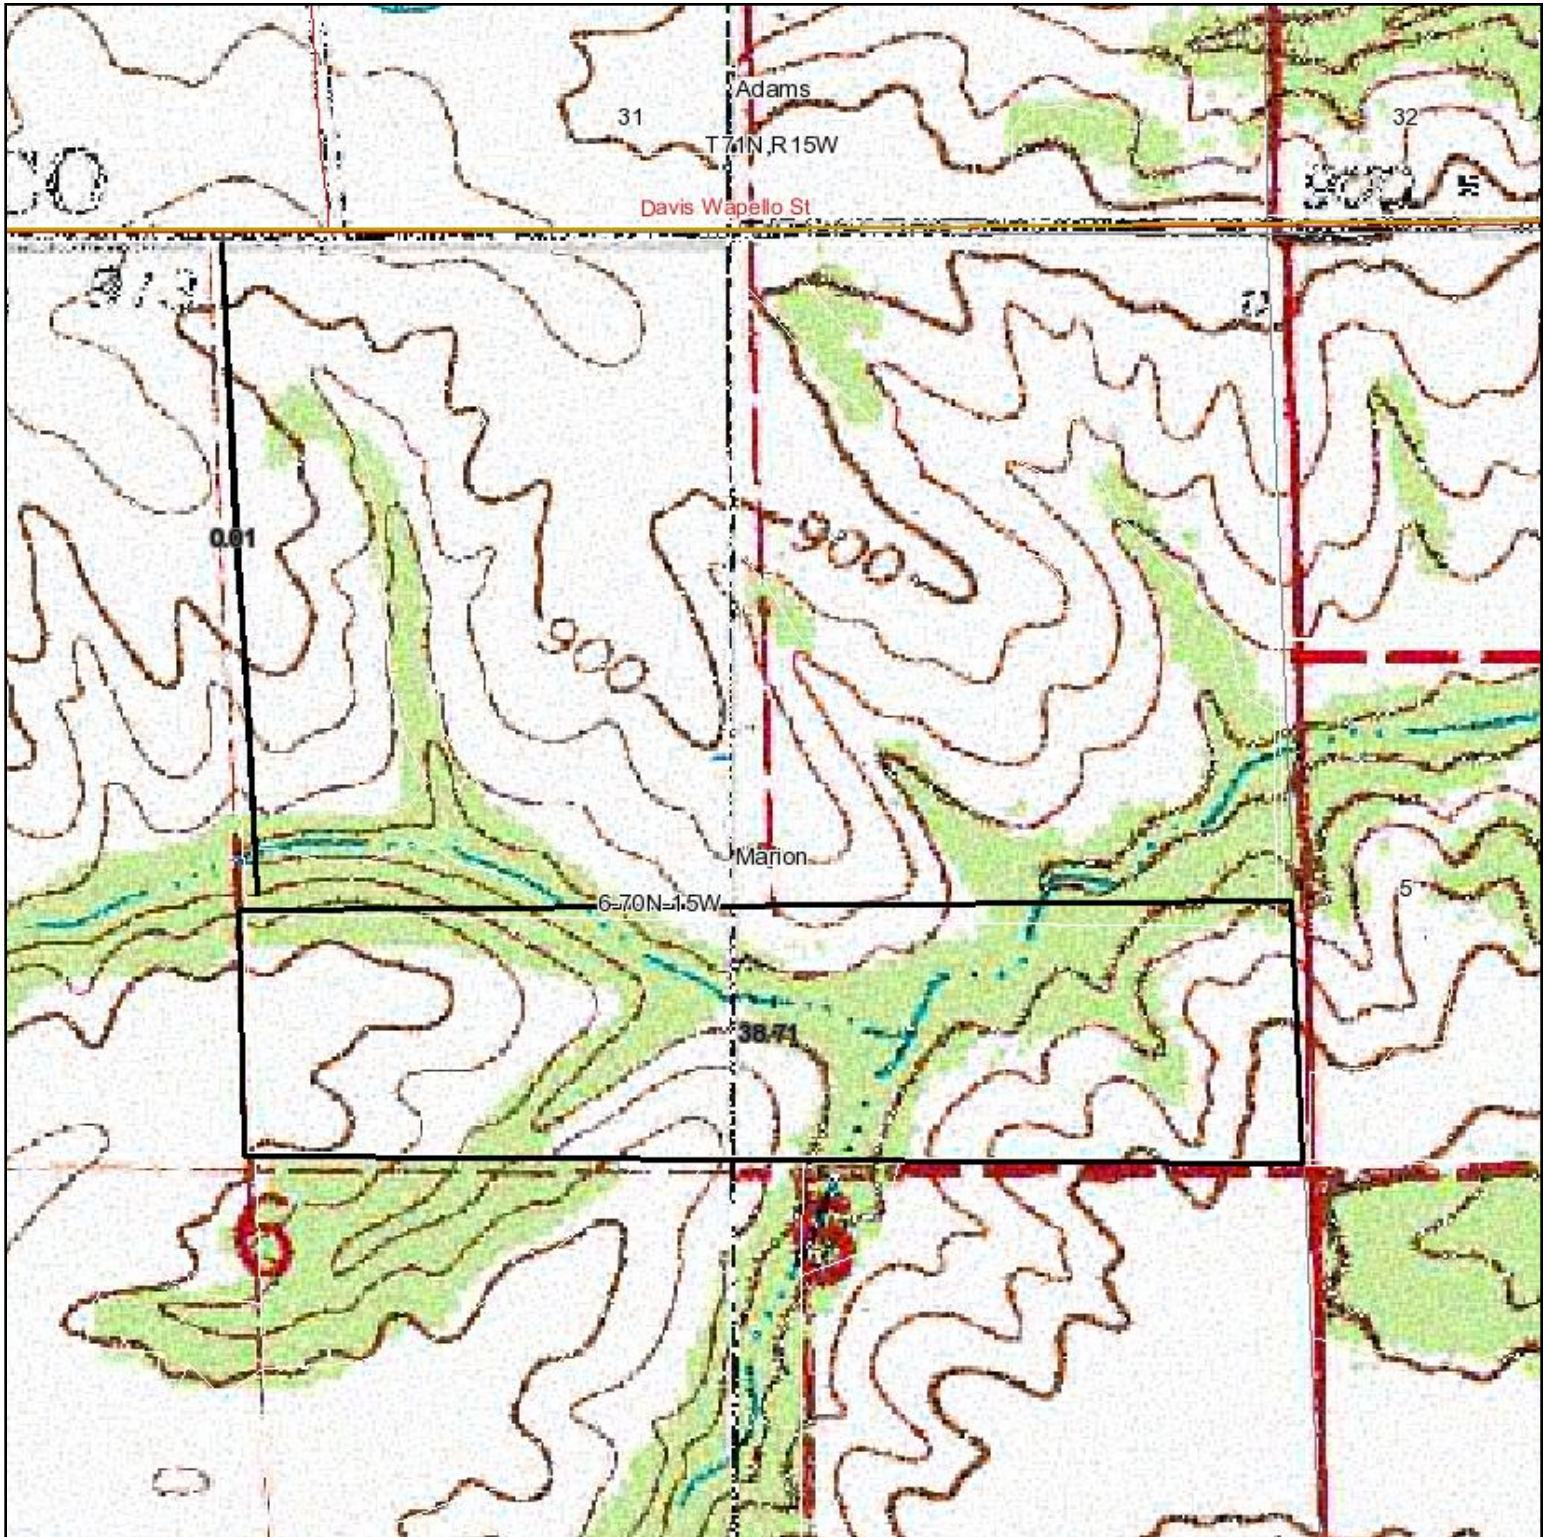

Topography Map

Iowa Wildlife Habitat Services, LLC.
Iowa Land Sales and Management
Call 641-919-9026 Today! www.ihws.com

Maps provided by:
 surety
CUSTOMIZED ONLINE MAPPING

©AgriData, Inc. 2011
www.AgriDataInc.com

6-70N-15W
Davis County
Iowa

map center: 40° 53' 42.59, 92° 37' 29.18

scale: 6716

1/17/2011