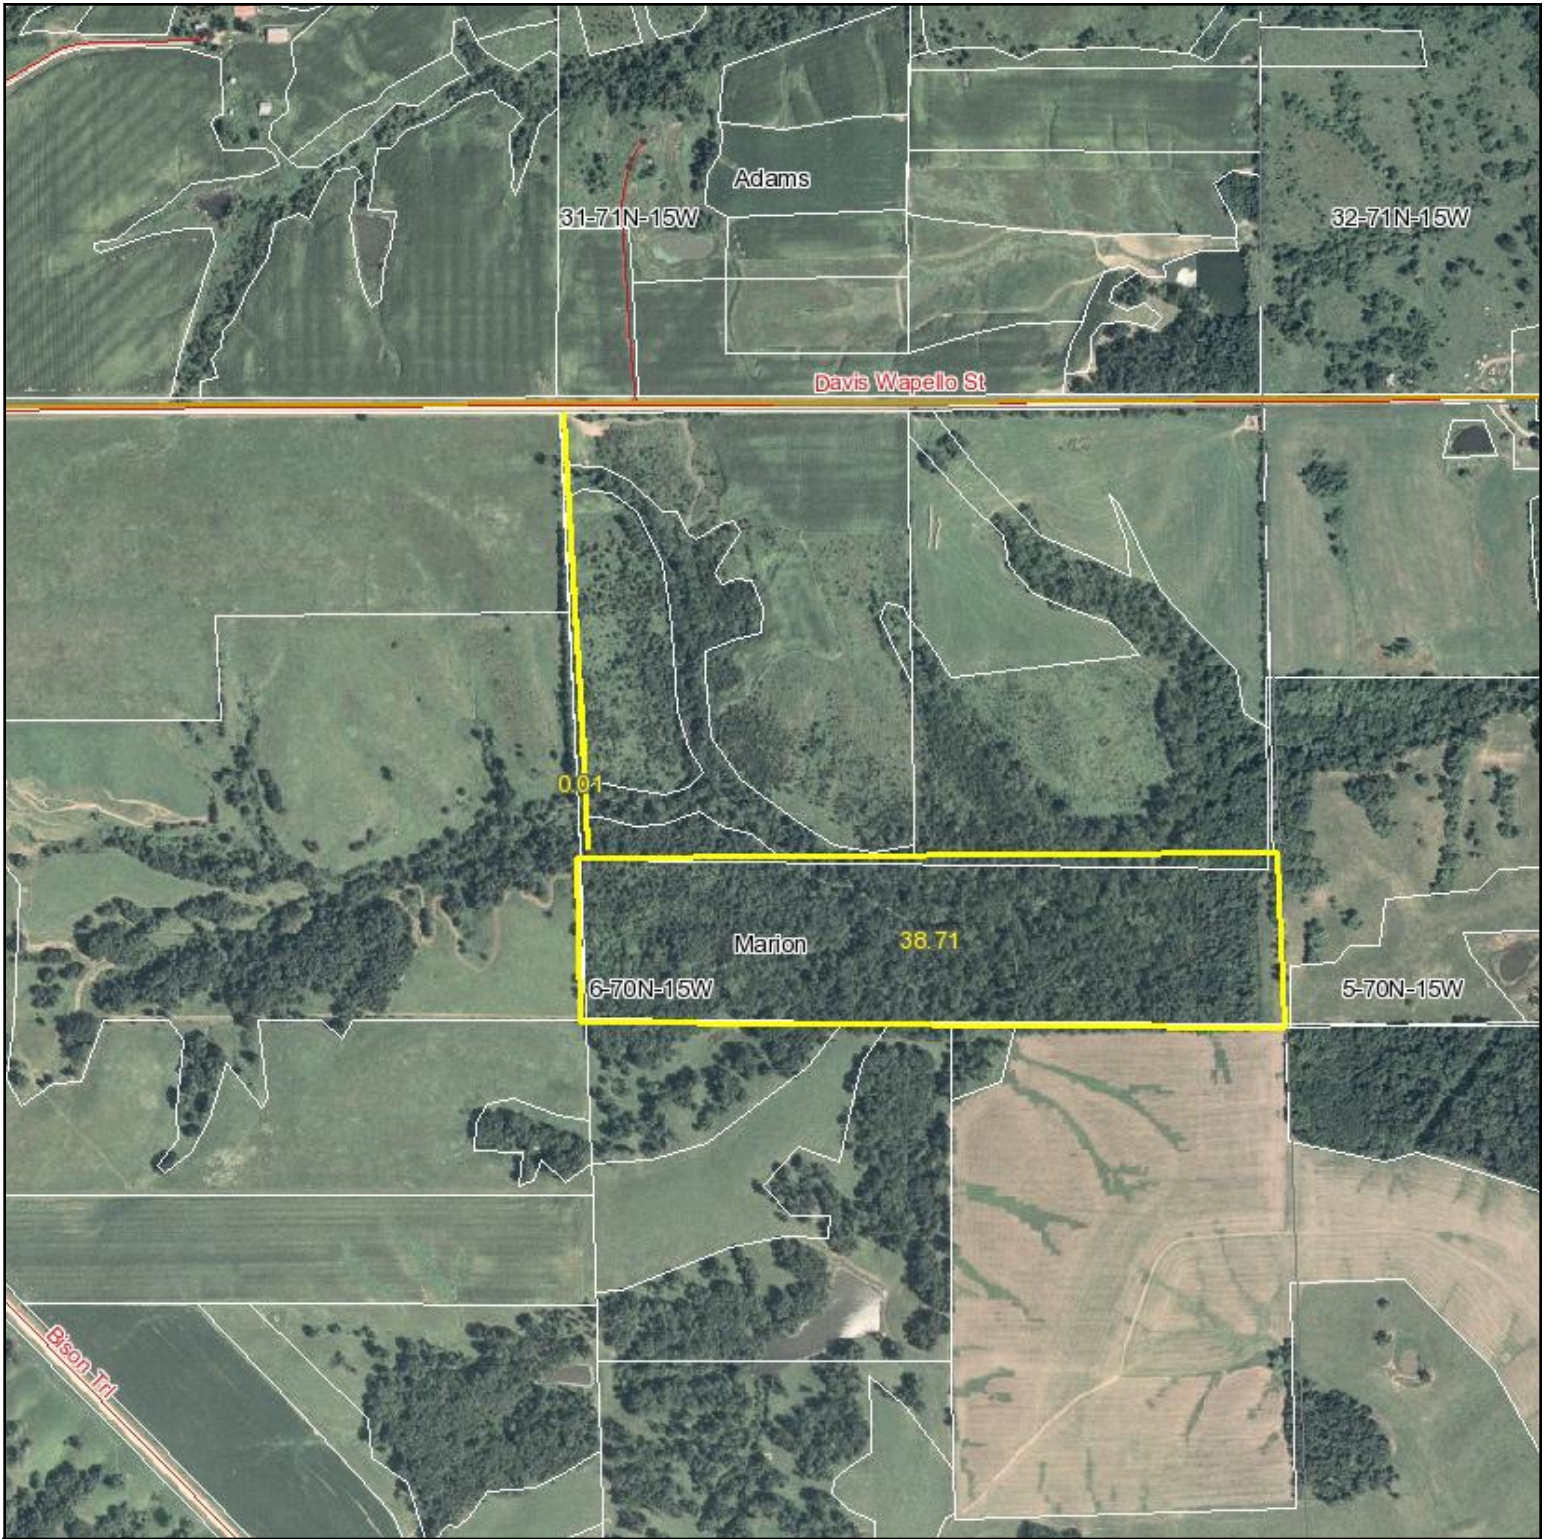

Aerial Map

Iowa Wildlife Habitat Services, LLC.
Iowa Land Sales and Management
Call 641-919-9026 Today! WWW.IOWAFHNS.COM

Maps provided by:
 surety
CUSTOMIZED ONLINE MAPPING

©AgriData, Inc. 2011
www.AgriDataInc.com

6-70N-15W
Davis County
Iowa

map center: 40° 53' 42.37, 92° 37' 37.03

scale: 10074

1/17/2011