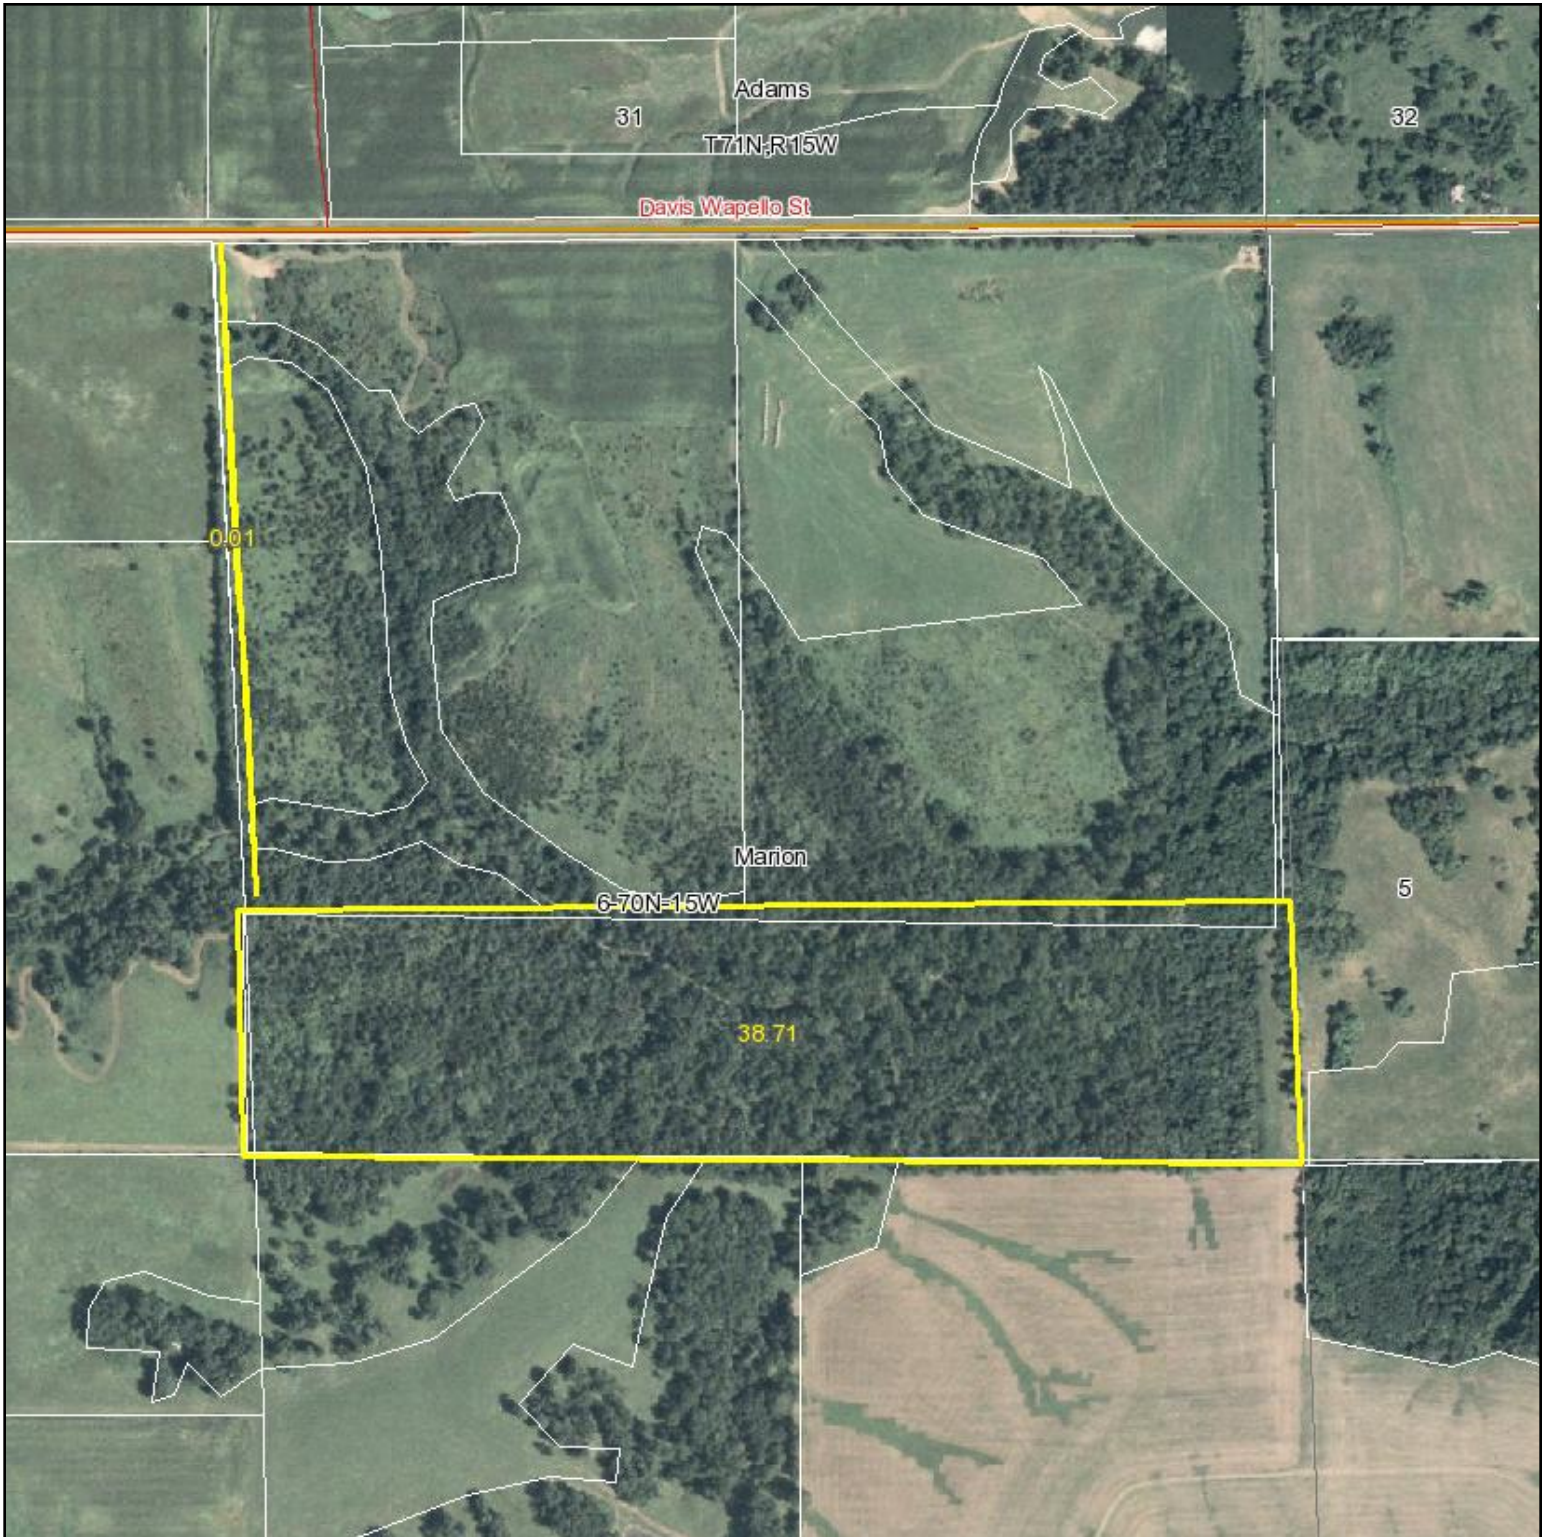

Aerial Map

Iowa Wildlife Habitat Services, LLC.
Iowa Land Sales and Management
Call 641-919-9026 Today! WWW.IOWAFIRMS.COM

Maps provided by:
 surety
CUSTOMIZED ONLINE MAPPING

©AgriData, Inc. 2011
www.AgriDataInc.com

6-70N-15W
Davis County
Iowa

map center: 40° 53' 42.59, 92° 37' 29.18

scale: 6716

1/17/2011