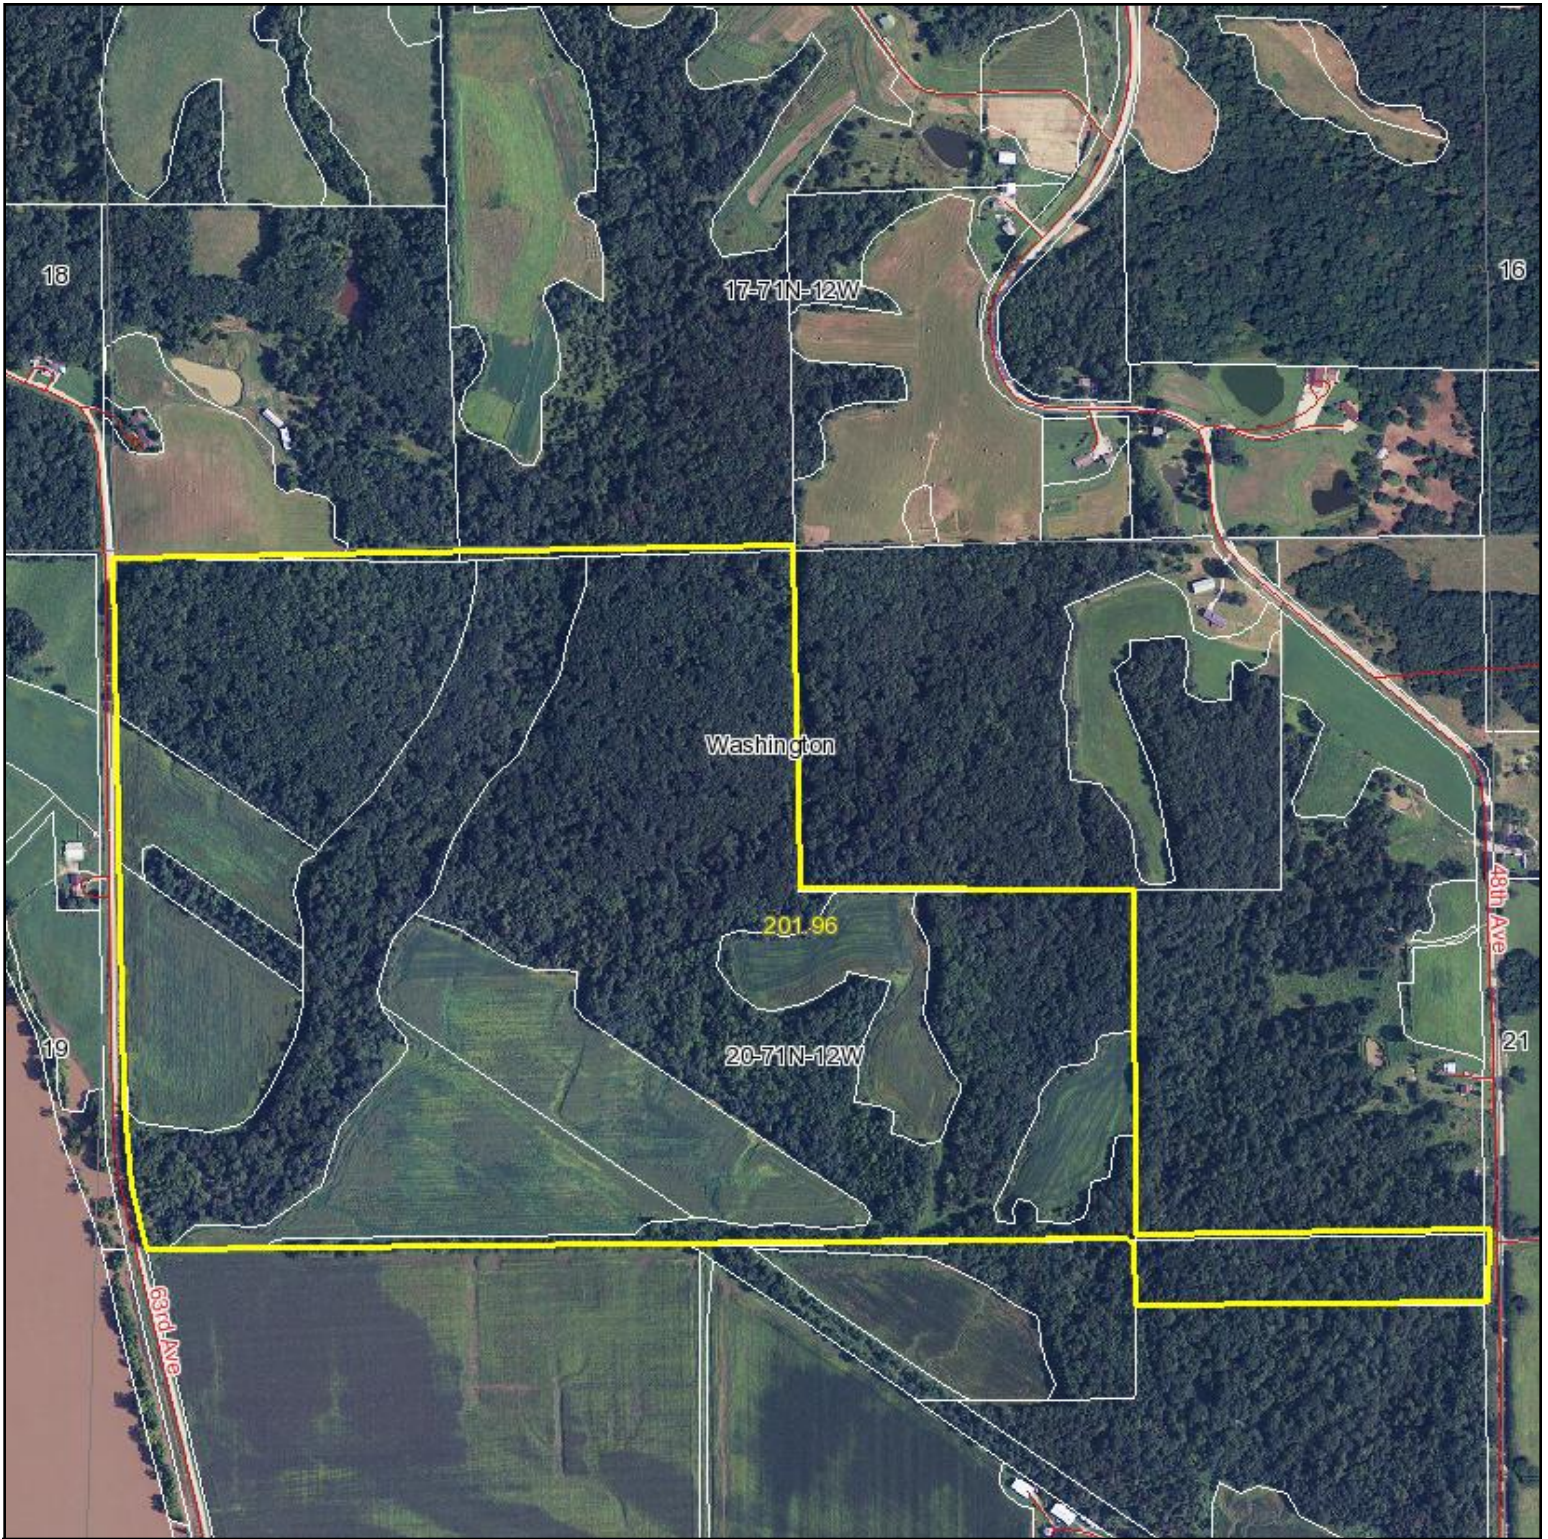

Aerial Map

Iowa Wildlife Habitat Services, LLC.
Iowa Land Sales and Management
Call 641-919-9026 Today!

©AgriData, Inc. 2011
www.AgriDataInc.com

20-71N-12W
Wapello County
Iowa

map center: 40° 56' 25.56, 92° 15' 55.39

scale: 10138

7/7/2011