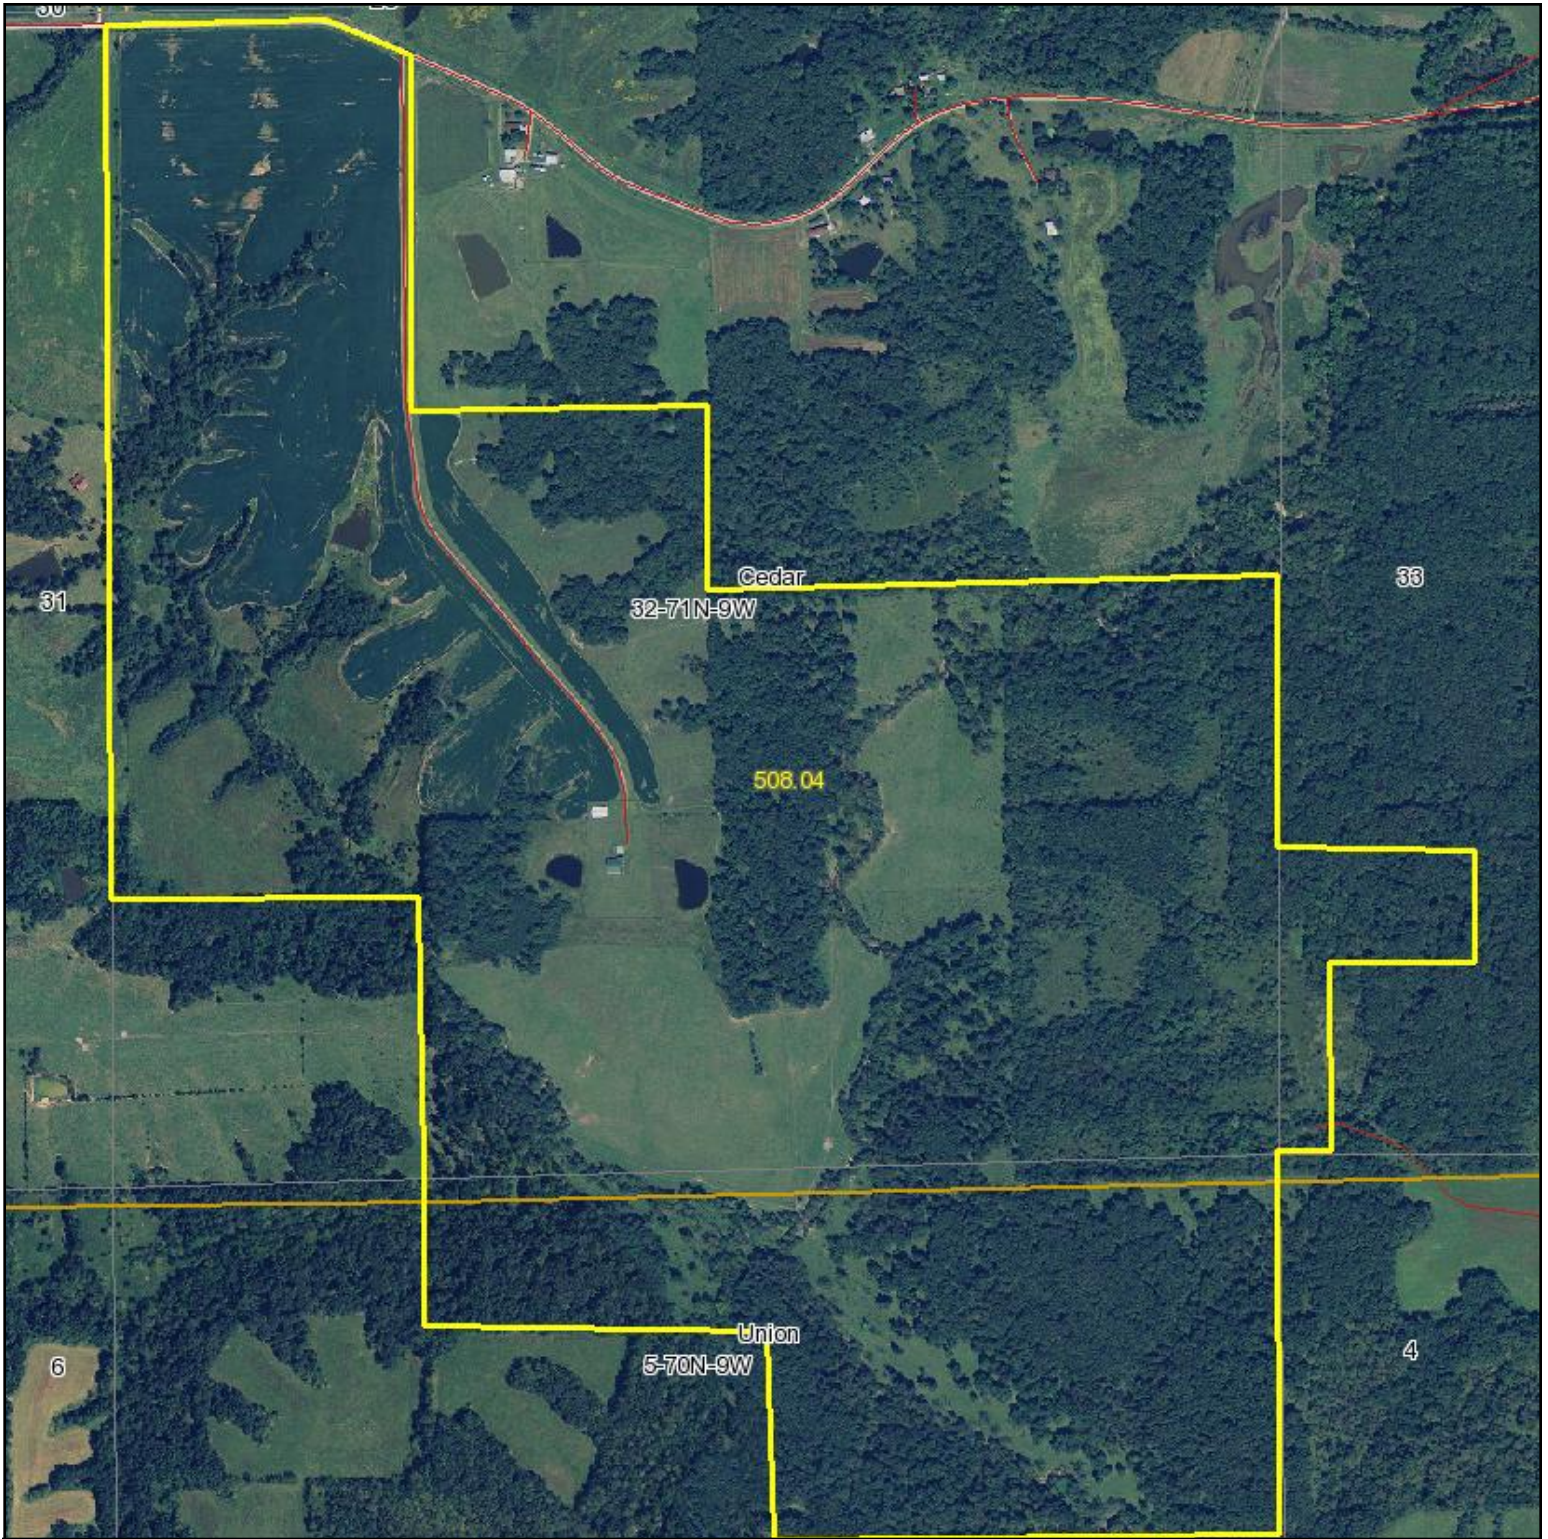

Aerial Map

Iowa Wildlife Habitat Services, LLC.
Iowa Land Sales and Management
Call 641-919-9026 Today! WWW.IOWAFH.COM

Maps provided by:

©AgriData, Inc. 2011

www.AgriDataInc.com

32-71N-9W
Jefferson County
Iowa

map center: 40° 54' 22.61, 91° 55' 5.76

scale: 12026

5/6/2011