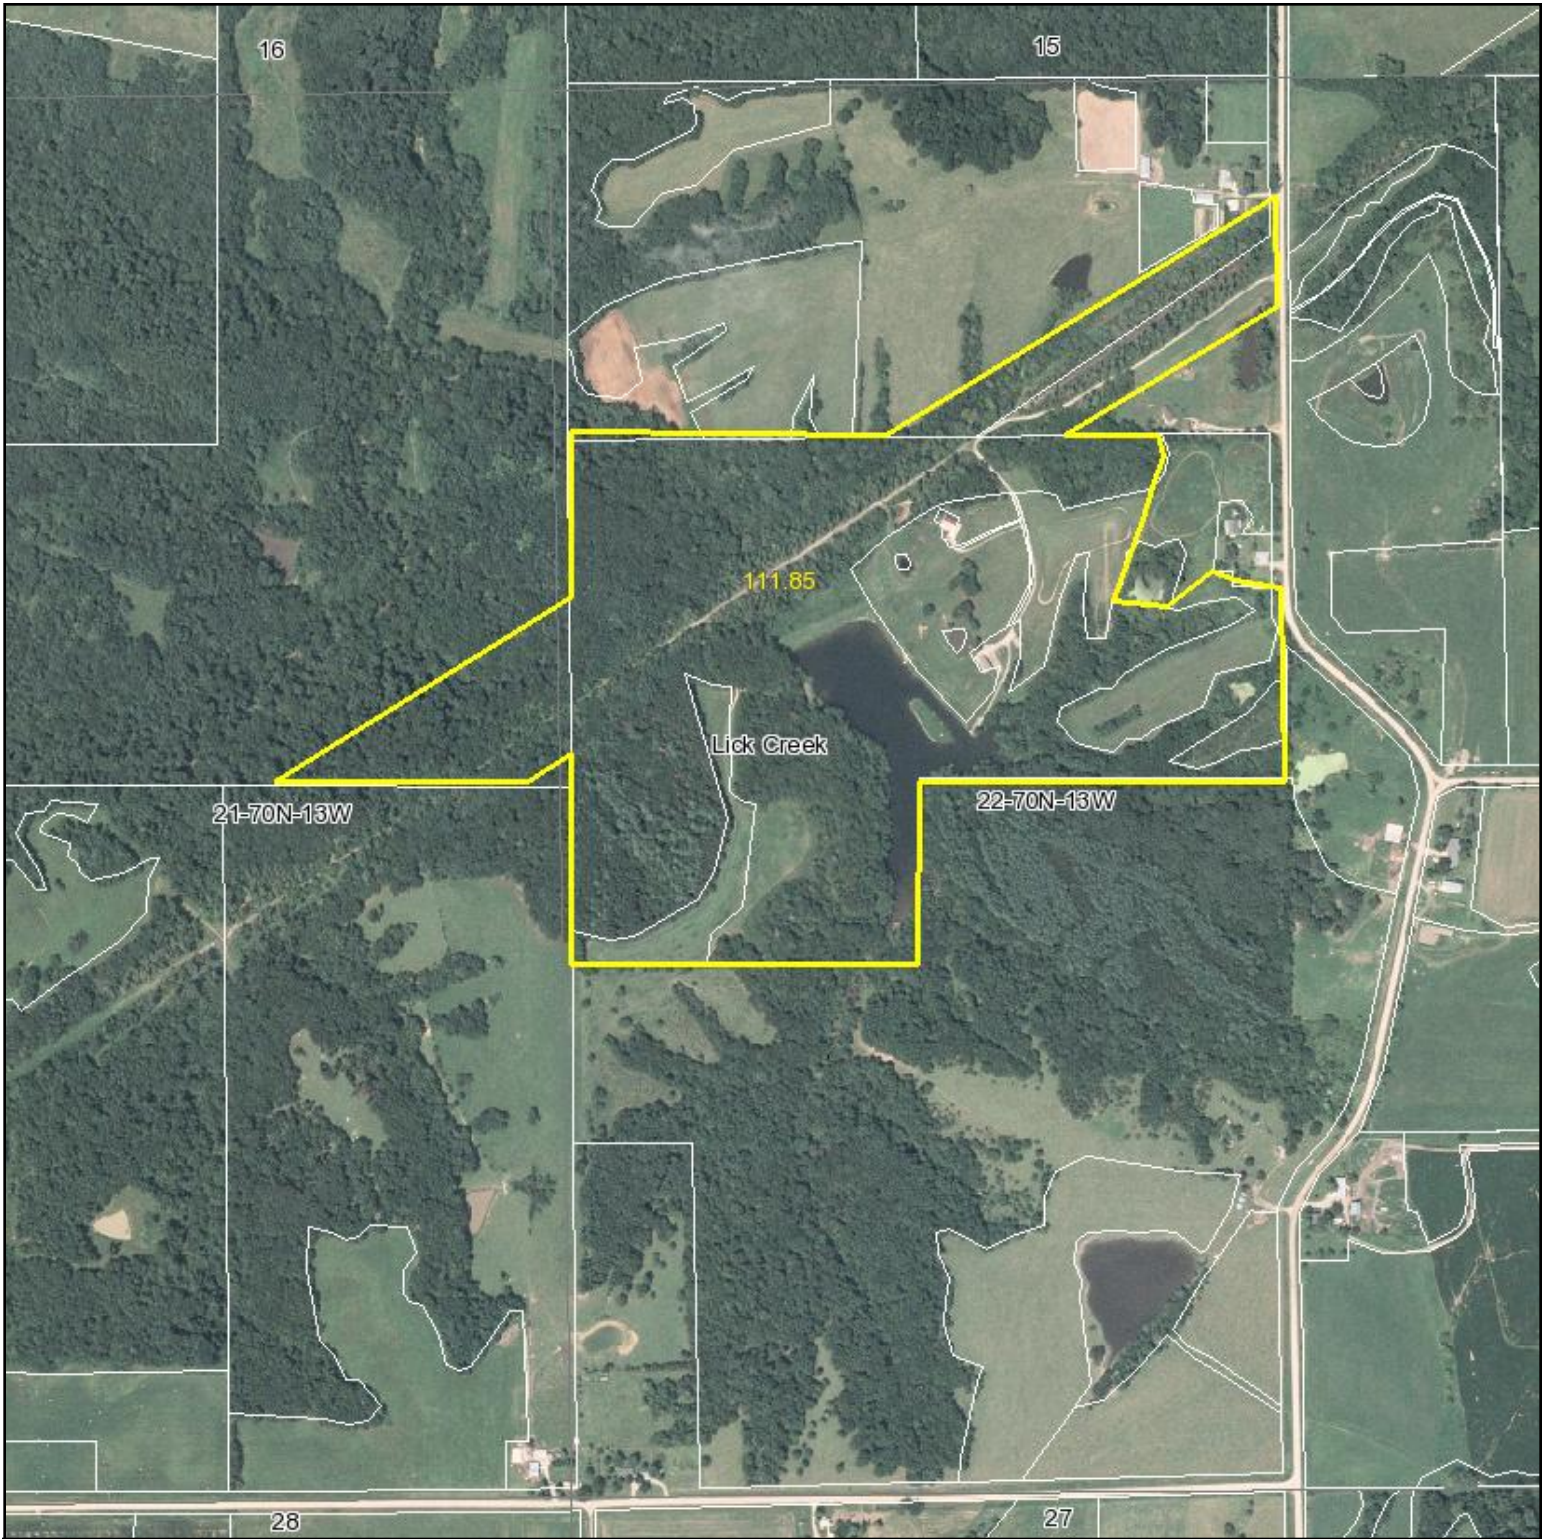

Aerial Map

Iowa Wildlife Habitat Services, LLC.
Iowa Land Sales and Management
Call 641-919-9026 Today! WWW.IOWAFHNS.COM

Maps provided by:
 surety
CUSTOMIZED ONLINE MAPPING

©AgriData, Inc. 2011
www.AgriDataInc.com

22-70N-13W
Davis County
Iowa

map center: 40° 50' 59.78, 92° 20' 56.57

scale: 10003

3/9/2011