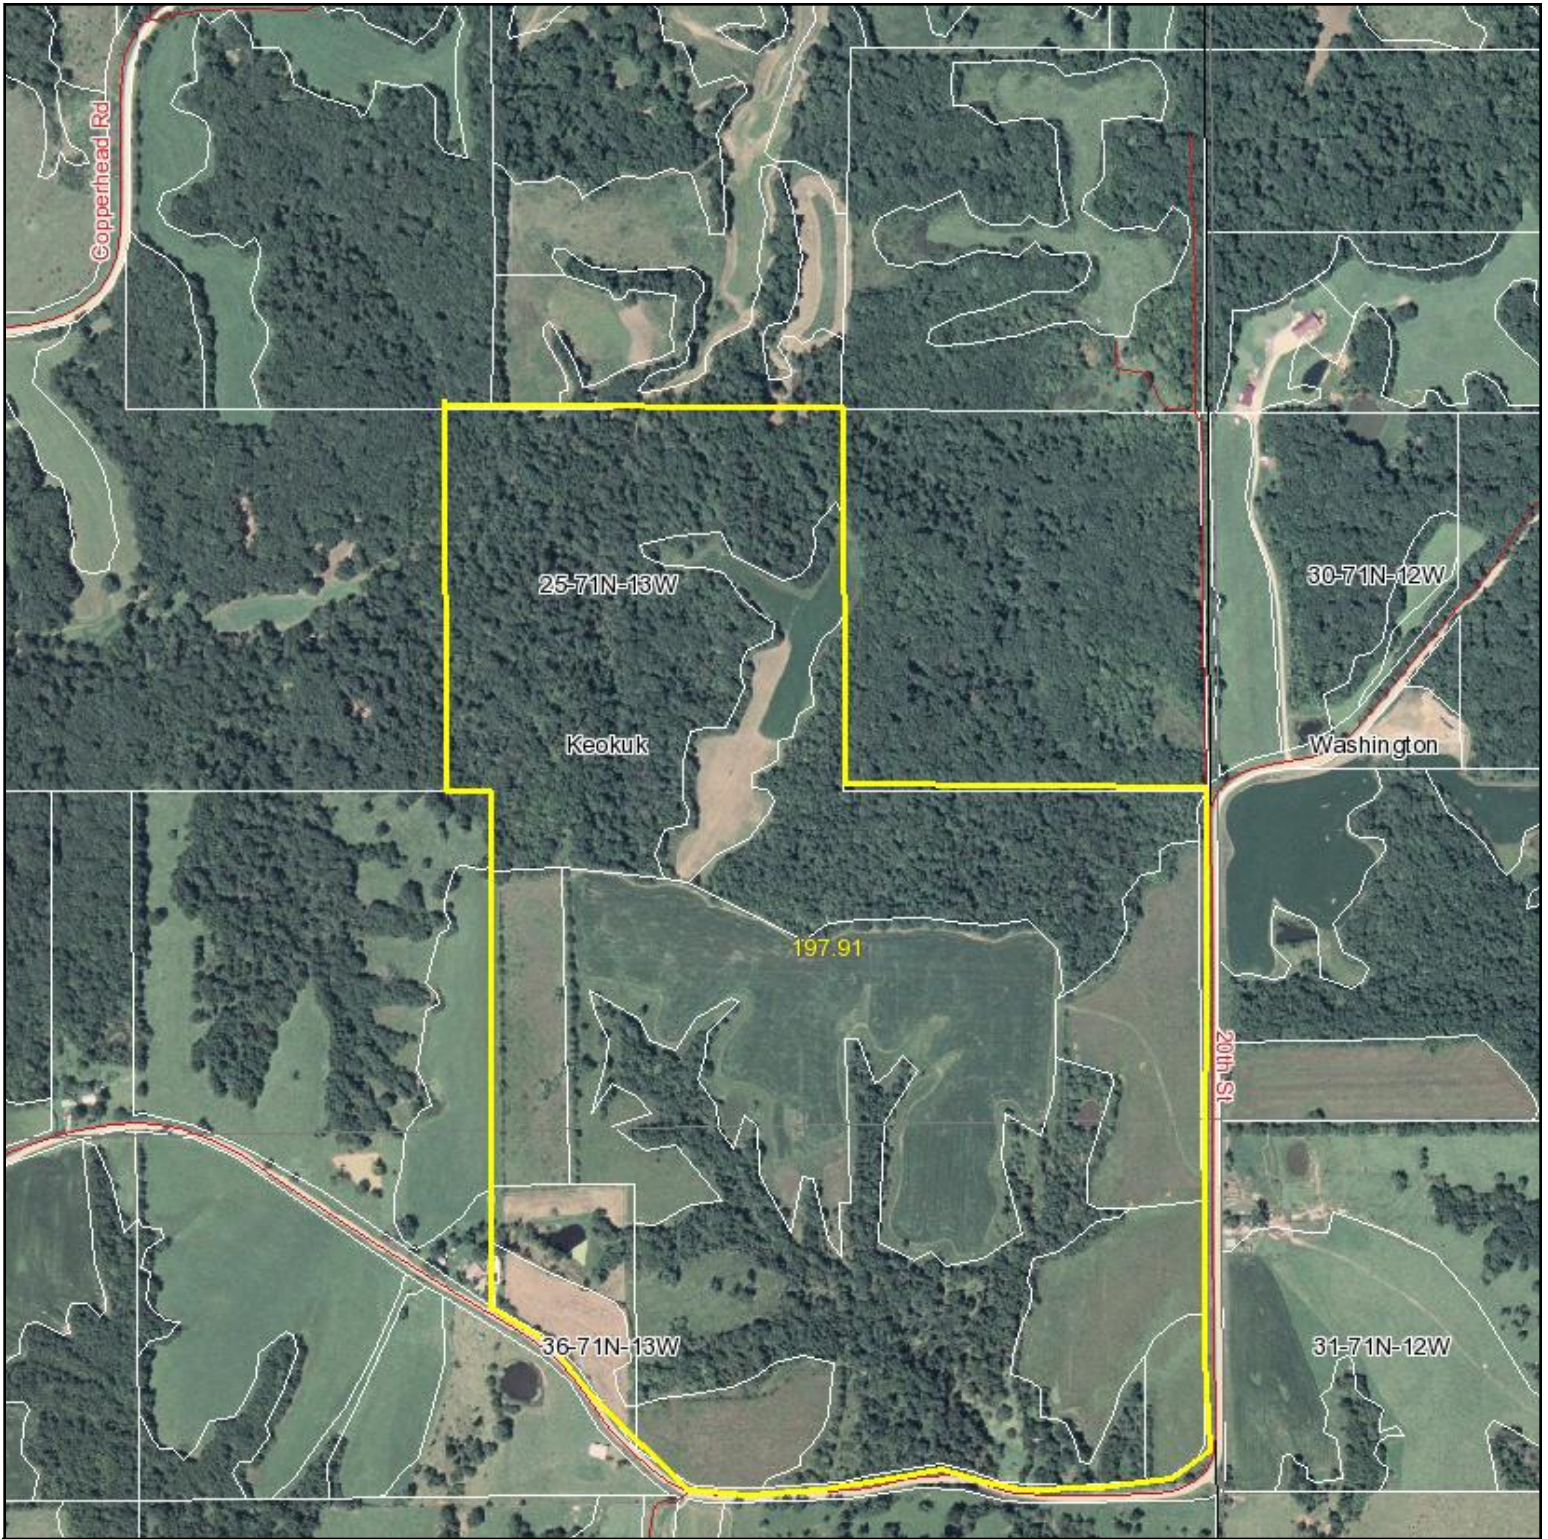

Aerial Map

Iowa Wildlife Habitat Services, LLC.
Iowa Land Sales and Management
Call 641-919-9026 Today! WWW.IOWAFARMS.COM

Maps provided by:
 surety
CUSTOMIZED ONLINE MAPPING

©AgriData, Inc. 2010
www.AgriDataInc.com

25-71N-13W
Wapello County
Iowa

map center: 40° 55' 3.03, 92° 18' 2.19

scale: 9880

9/22/2010