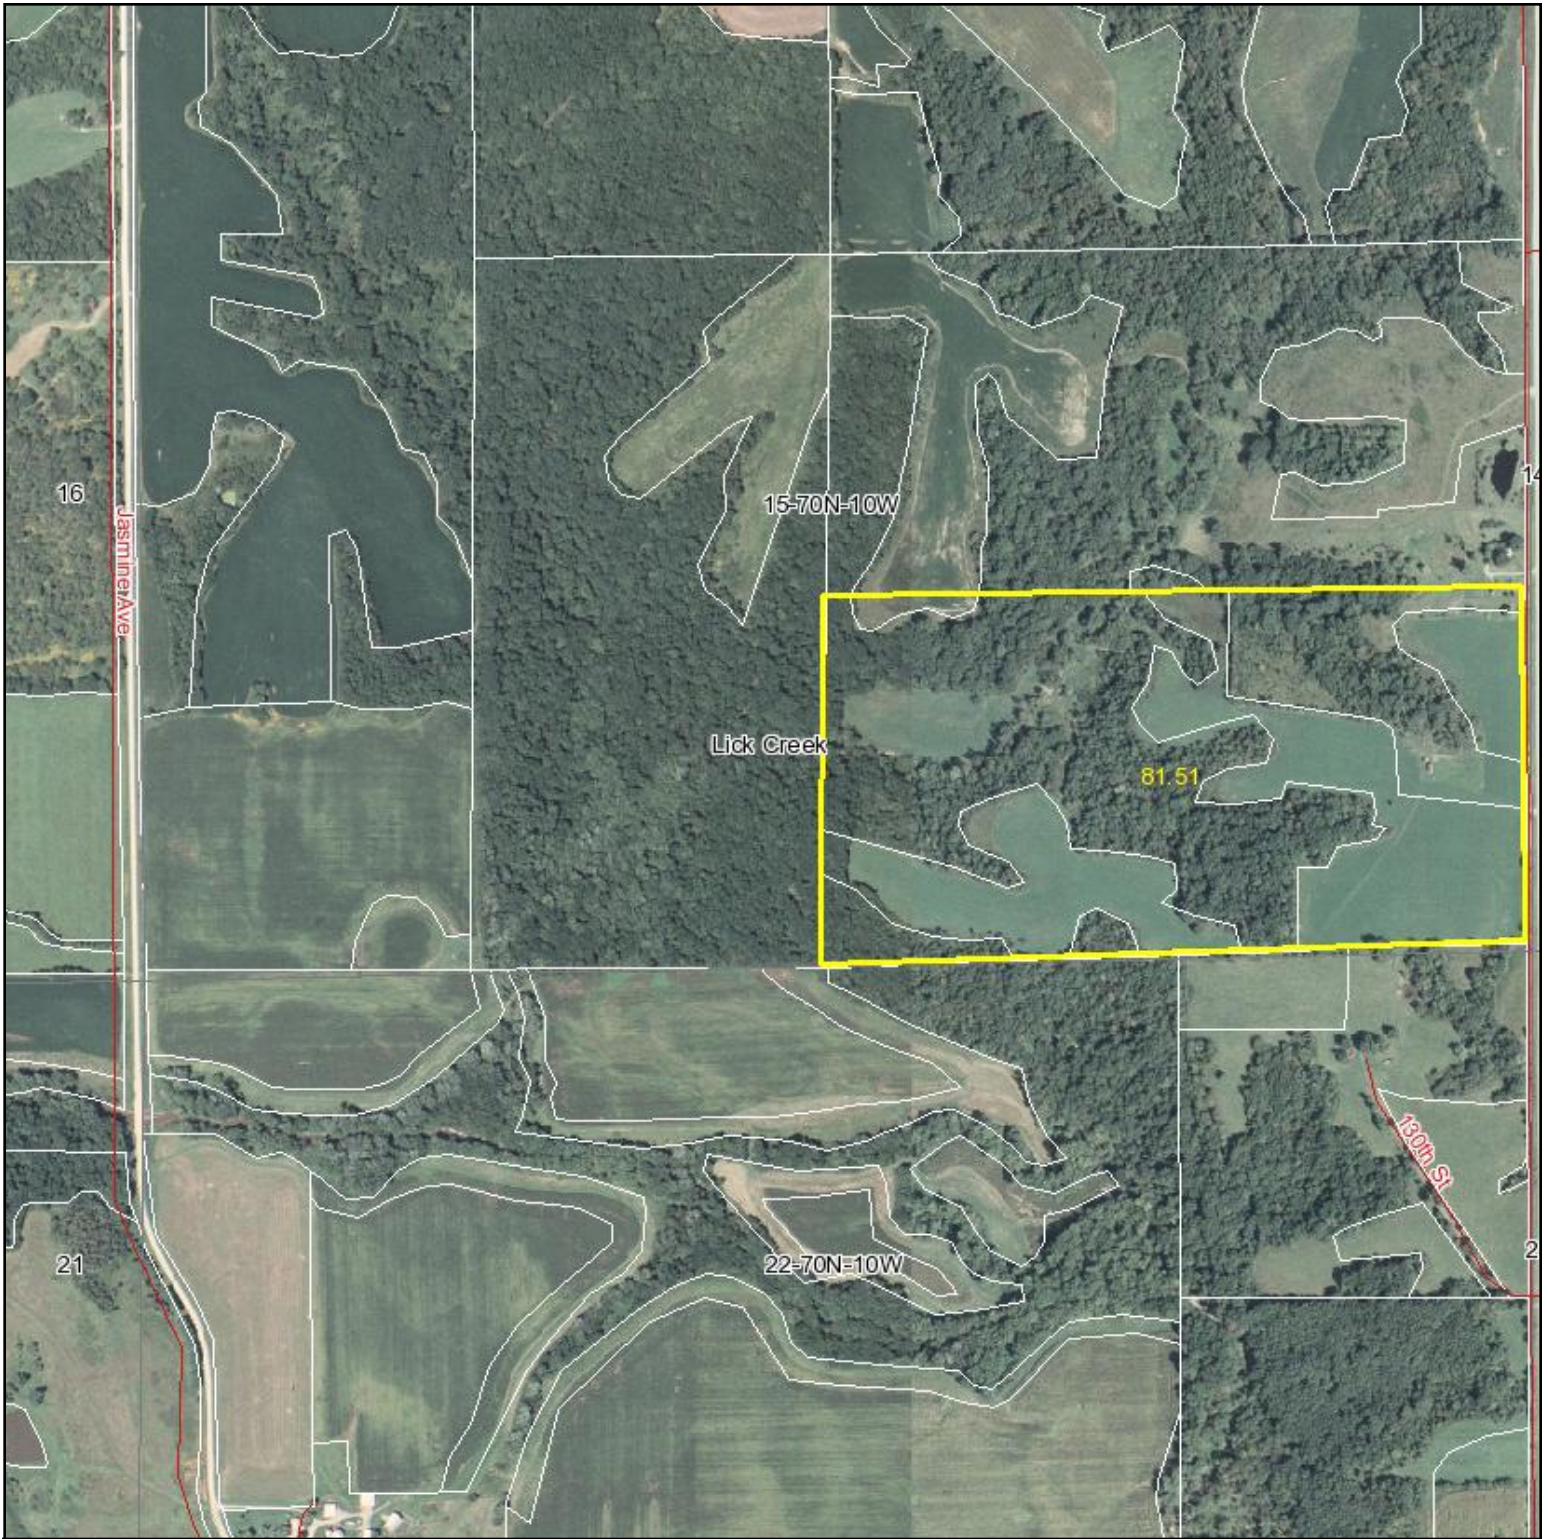

Aerial Map

Iowa Wildlife Habitat Services, LLC.
Iowa Land Sales and Management
Call 641-919-9026 Today!

Maps provided by:
 **surety**
CUSTOMIZED ONLINE MAPPING

©AgriData, Inc. 2010
www.AgriDataInc.com

15-70N-10W
Van Buren County
Iowa

map center: 40° 51' 30.47, 91° 59' 51

scale: 9995

4/26/2010