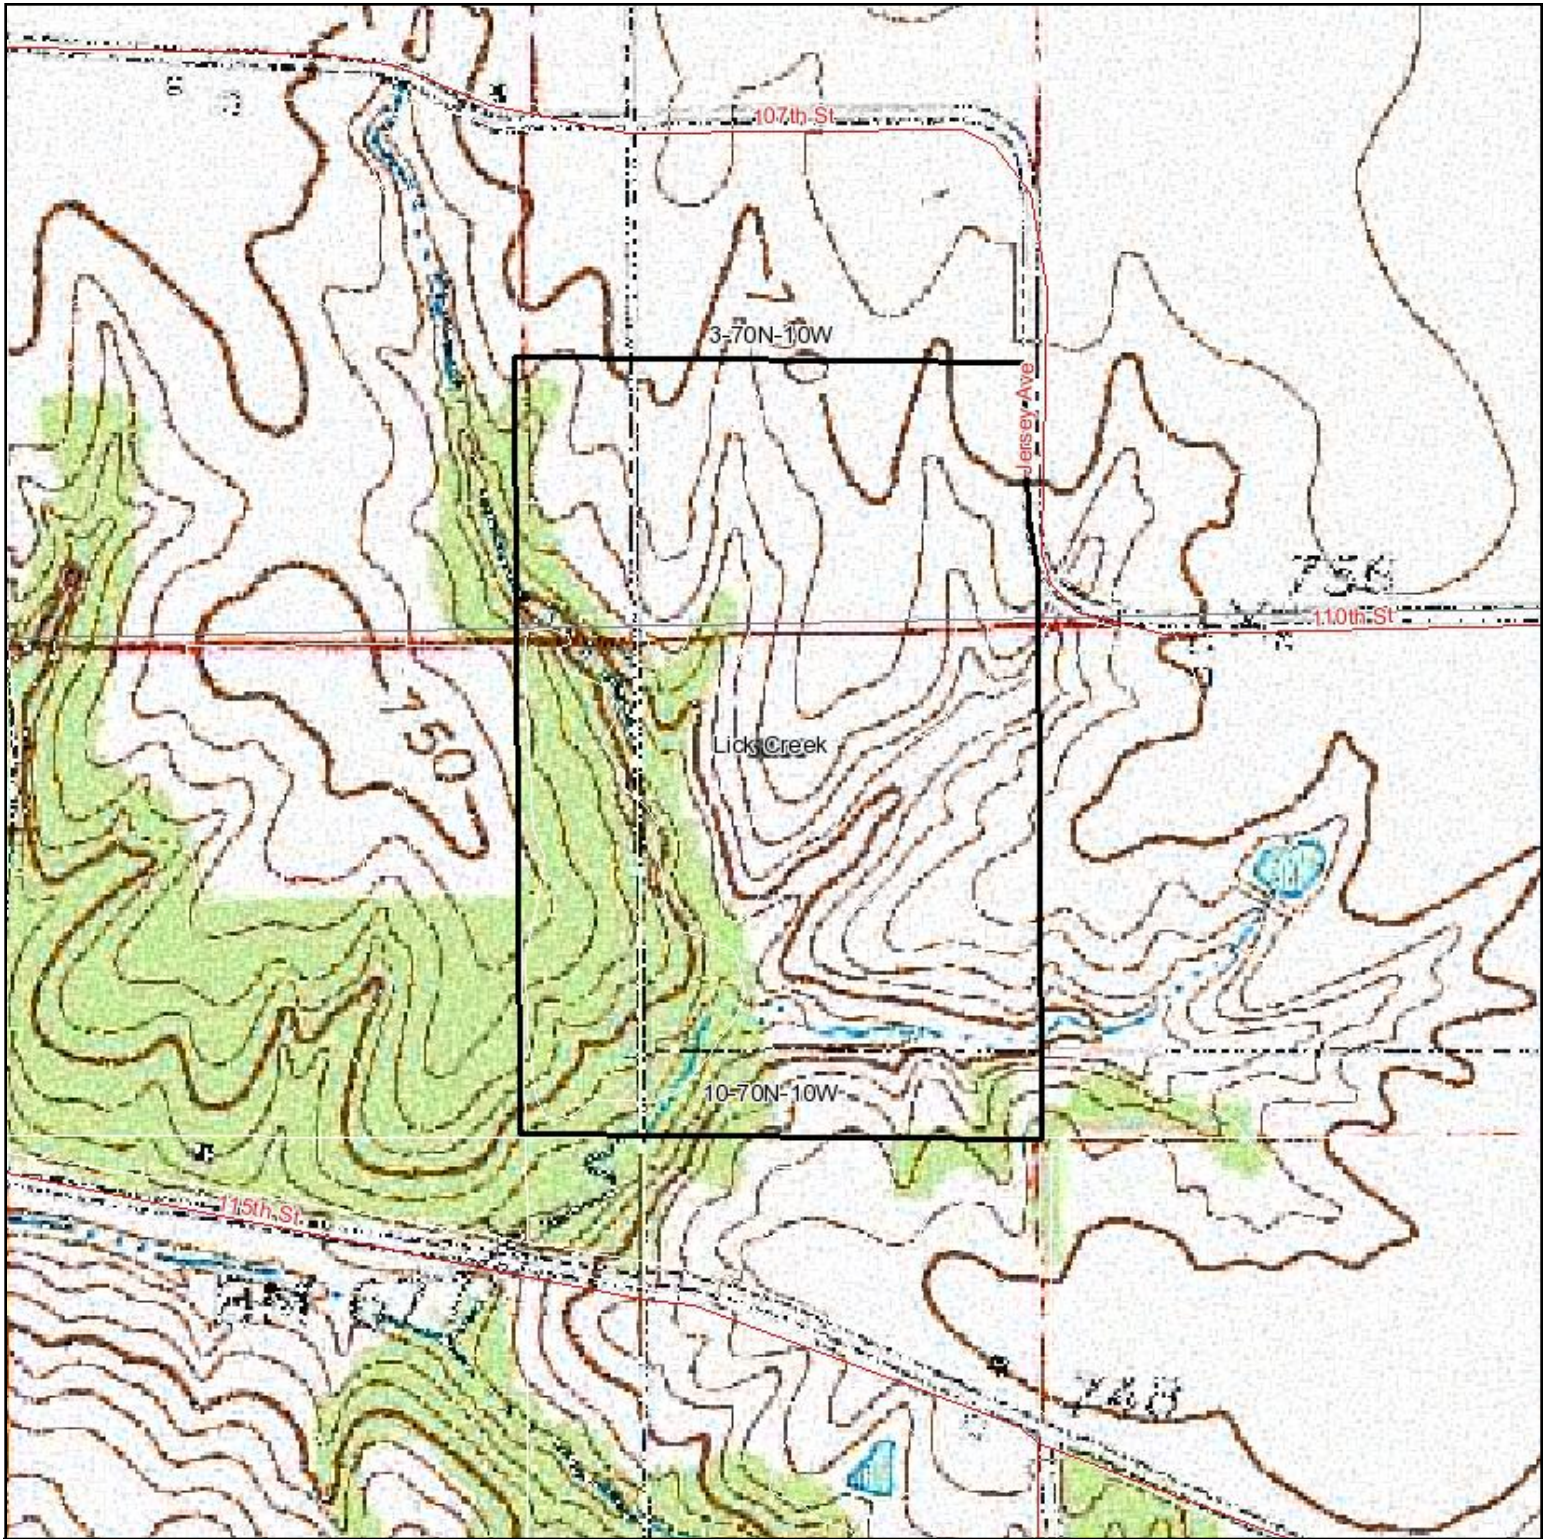

Topography Map

Iowa Wildlife Habitat Services, LLC.
Iowa Land Sales and Management
Call 641-919-9026 Today! www.ihws.com

Maps provided by:

CUSTOMIZED ONLINE MAPPING

©AgriData, Inc. 2010
www.AgriDataInc.com

10-70N-10W
Van Buren County
Iowa

map center: 40° 53' 4.56, 91° 59' 56.12

scale: 6747

2/22/2010