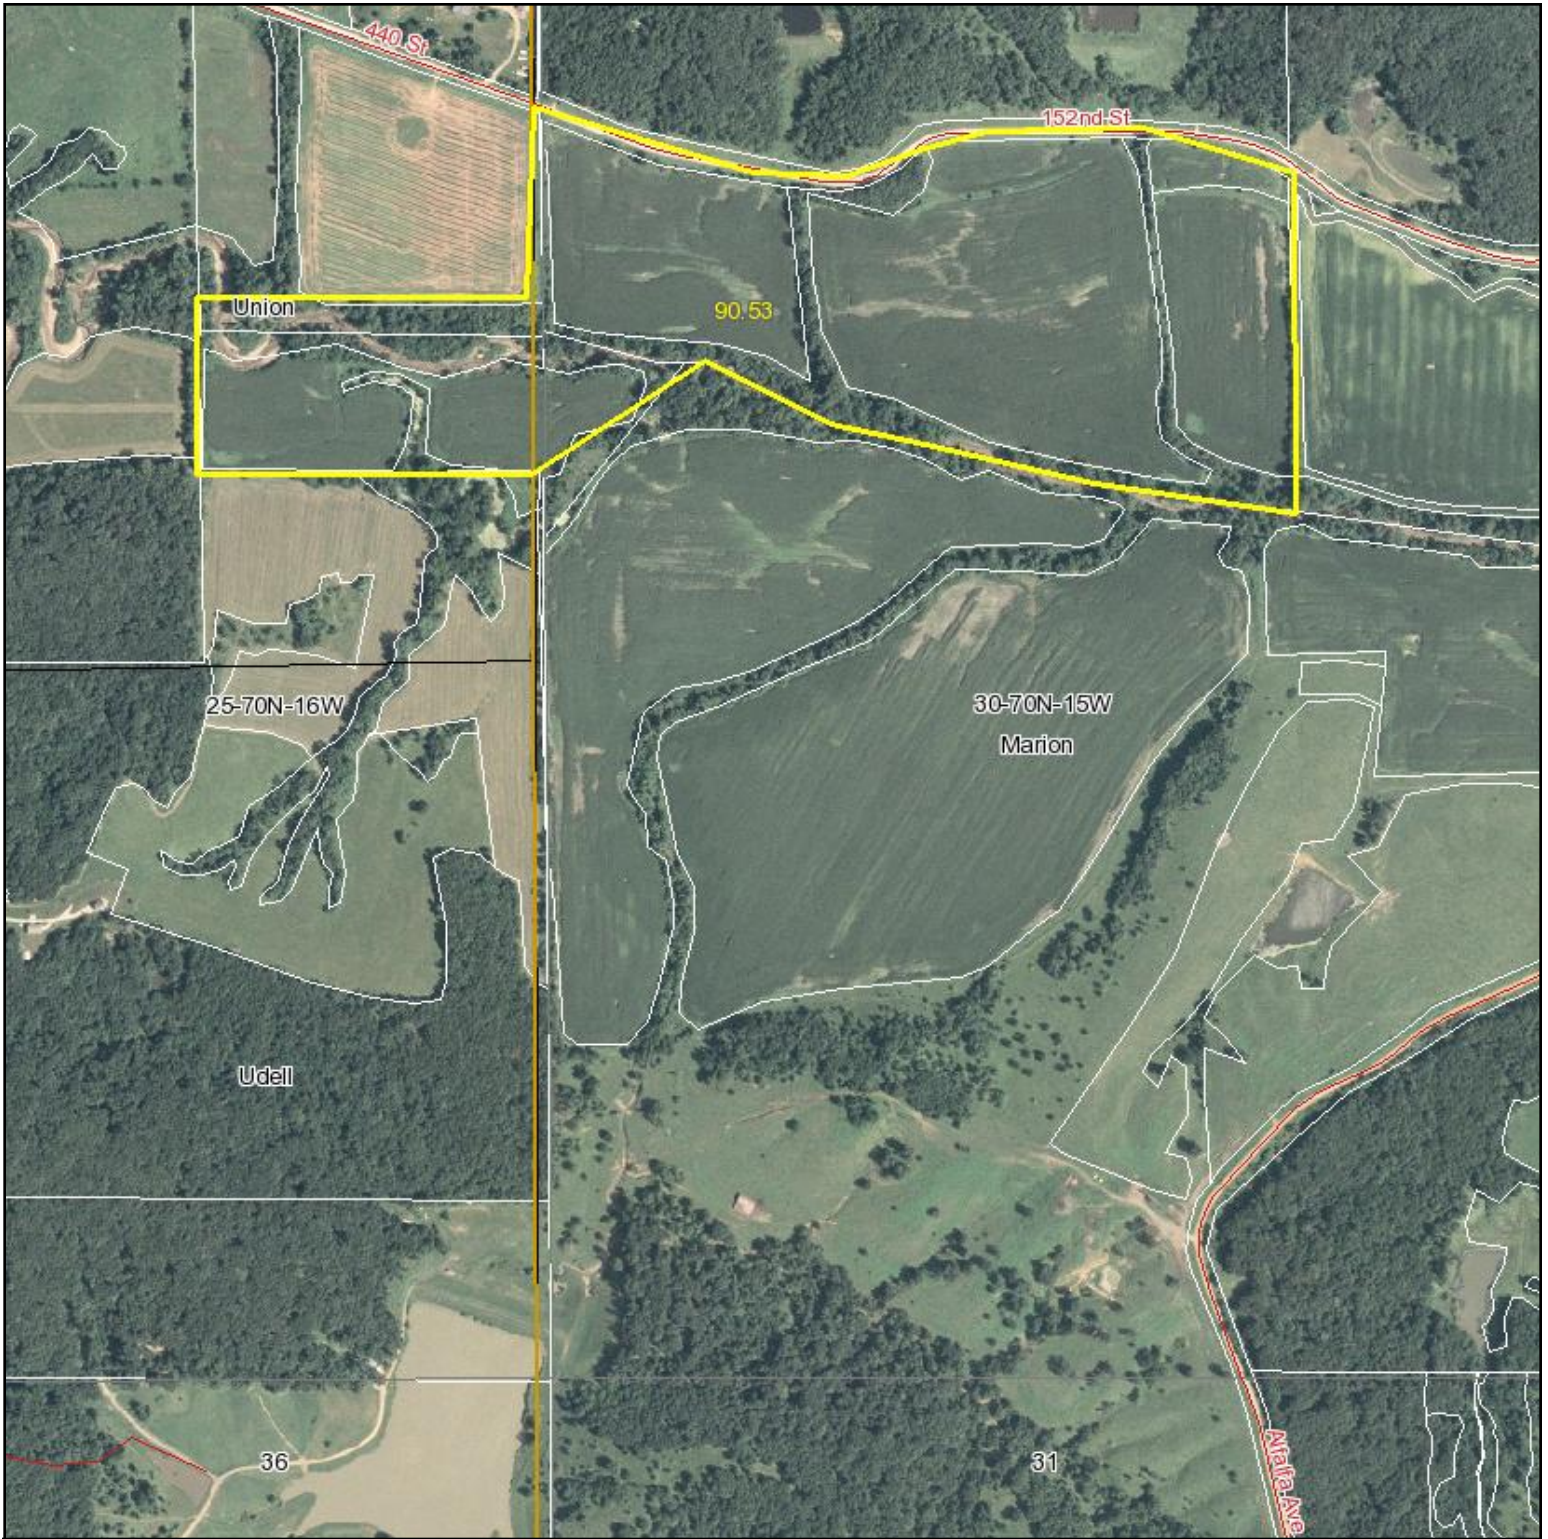

Aerial Map

Iowa Wildlife Habitat Services, LLC.
Iowa Land Sales and Management
Call 641-919-9026 Today! WWW.IOWAFHNS.COM

Maps provided by:

©AgriData, Inc. 2010

www.AgriDataInc.com

30-70N-15W
Davis County
Iowa

map center: 40° 50' 0.41", 92° 38' 8.69"

scale: 9886

6/8/2010