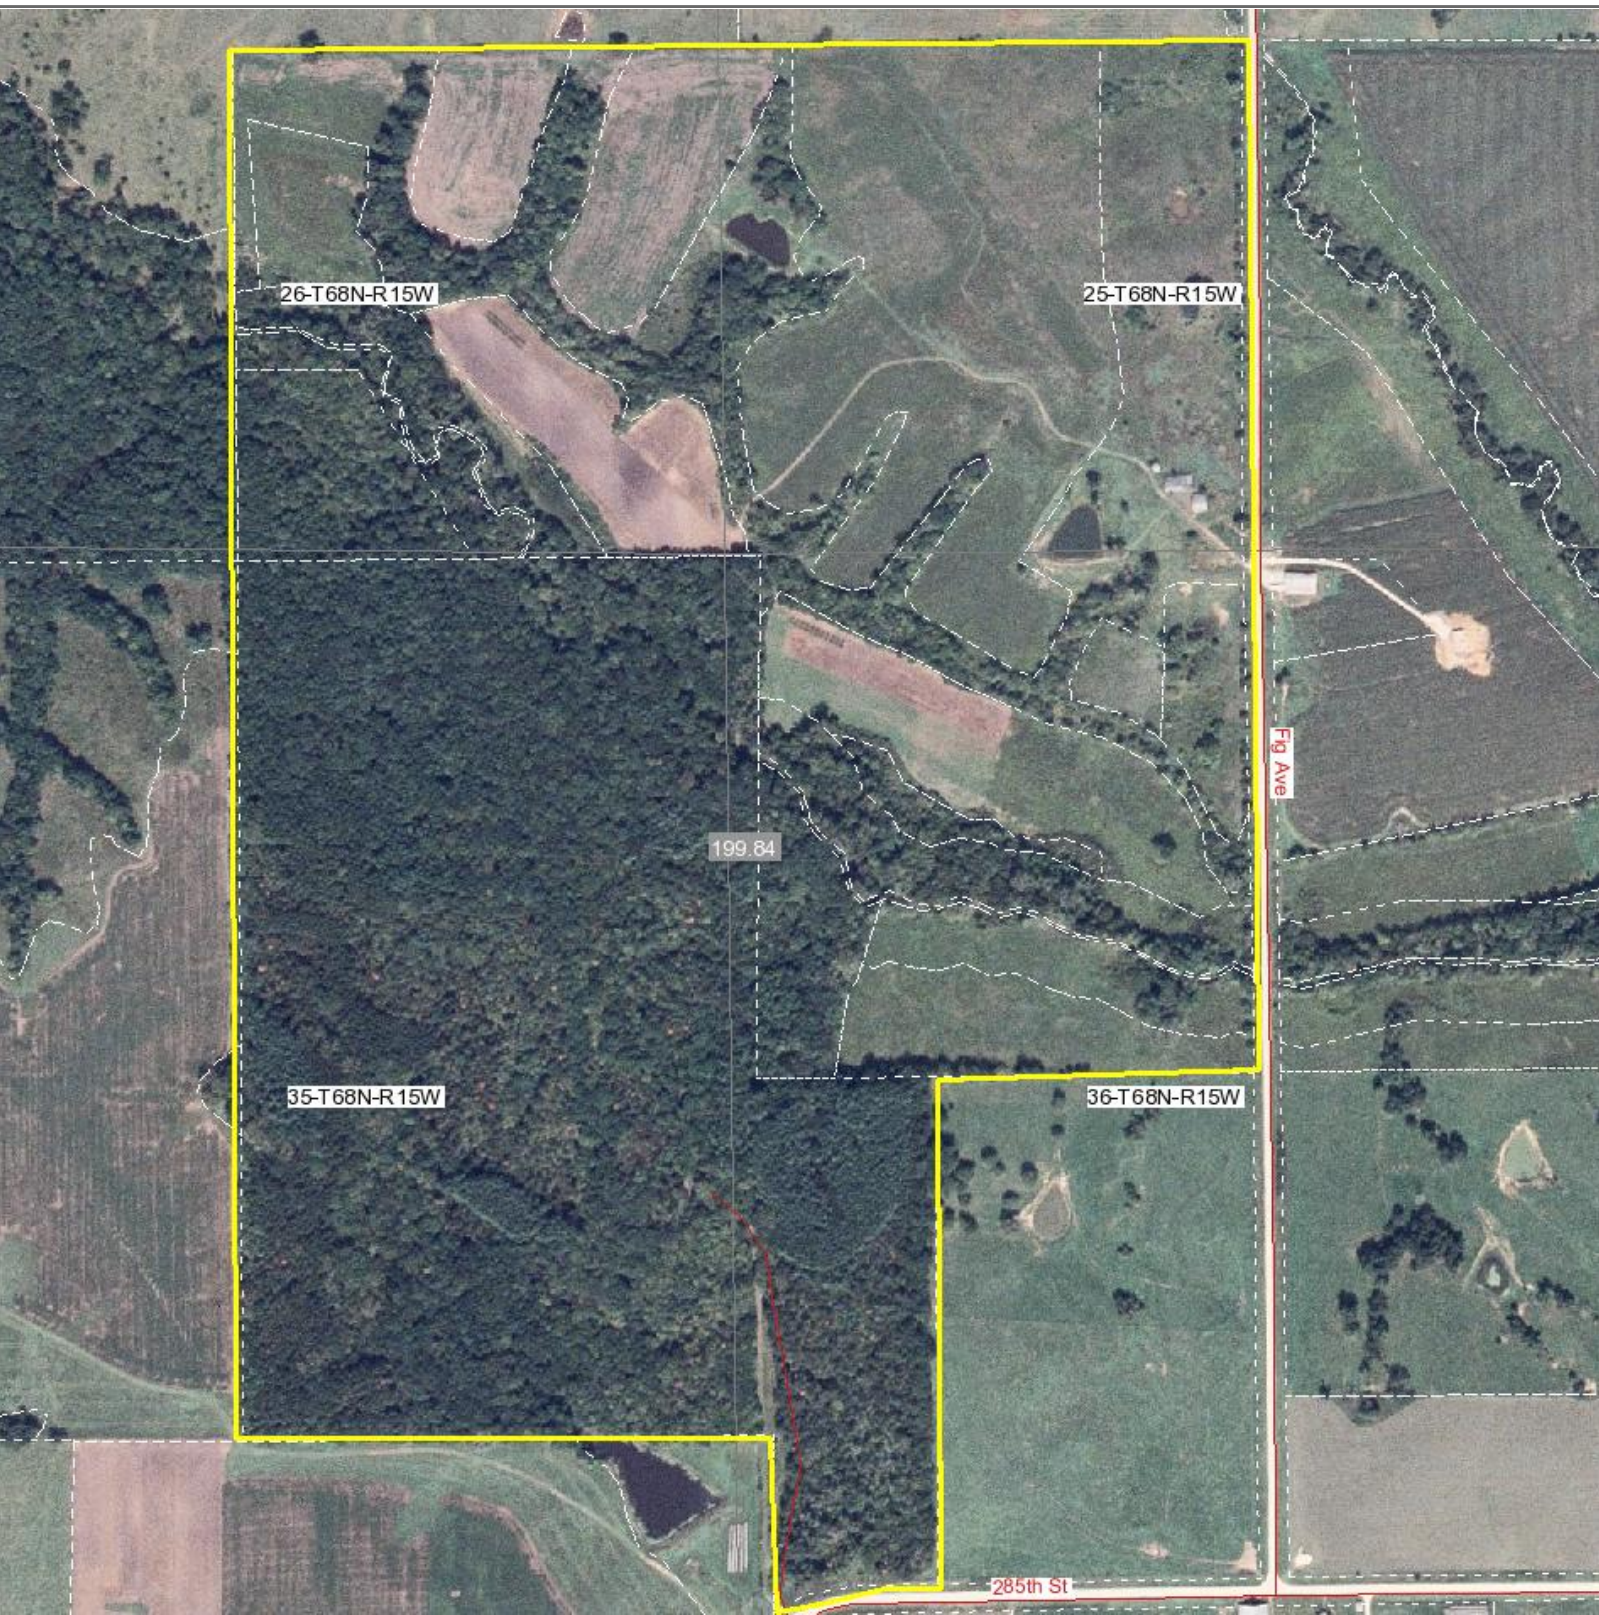

# Aerial Map

**Iowa Wildlife Habitat Services, LLC.**  
Iowa Land Sales and Management  
Call 641-919-9026 Today!  
©BANNERFANS.COM

map center: 40° 39' 5.12, 92° 32' 32.23  
scale: 1:6213

**36-68N-15W**  
**Davis County**  
**Iowa**

2/2/2009

Map Provided by  
**surety**  
CUSTOMIZED ONLINE MAPPING  
©AgriData, Inc. 2008  
www.AgriDataInc.com

Field borders provided by Farm Service Agency. Aerial photography provided by Aerial Photography Field Office.